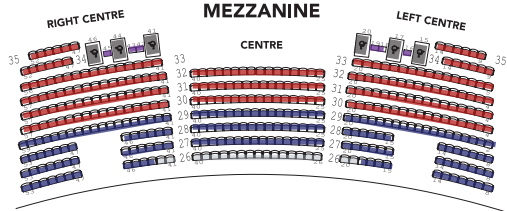

BALCONY

DRESS CIRCLE

 A+ platinum	 D green
 A gold	 E brown
 B royal blue	 F purple
 C red	 FWC

STAGE

MEZZANINE

ORCHESTRA

STAGE