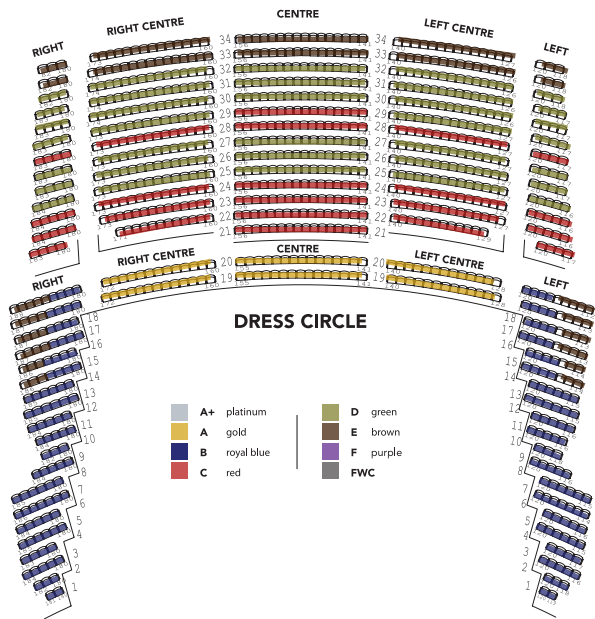

BALCONY

DRESS CIRCLE

 A+ platinum	 D green
 A gold	 E brown
 B royal blue	 F purple
 C red	 FWC

STAGE

MEZZANINE

ORCHESTRA

STAGE