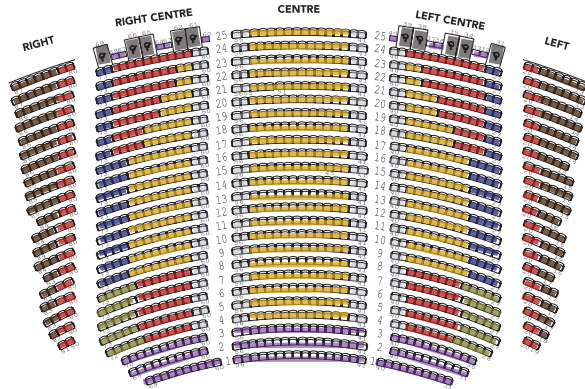

BALCONY

DRESS CIRCLE

 A+ platinum	 D green
 A gold	 E brown
 B royal blue	 F purple
 C red	 FWC

STAGE

MEZZANINE

ORCHESTRA

STAGE