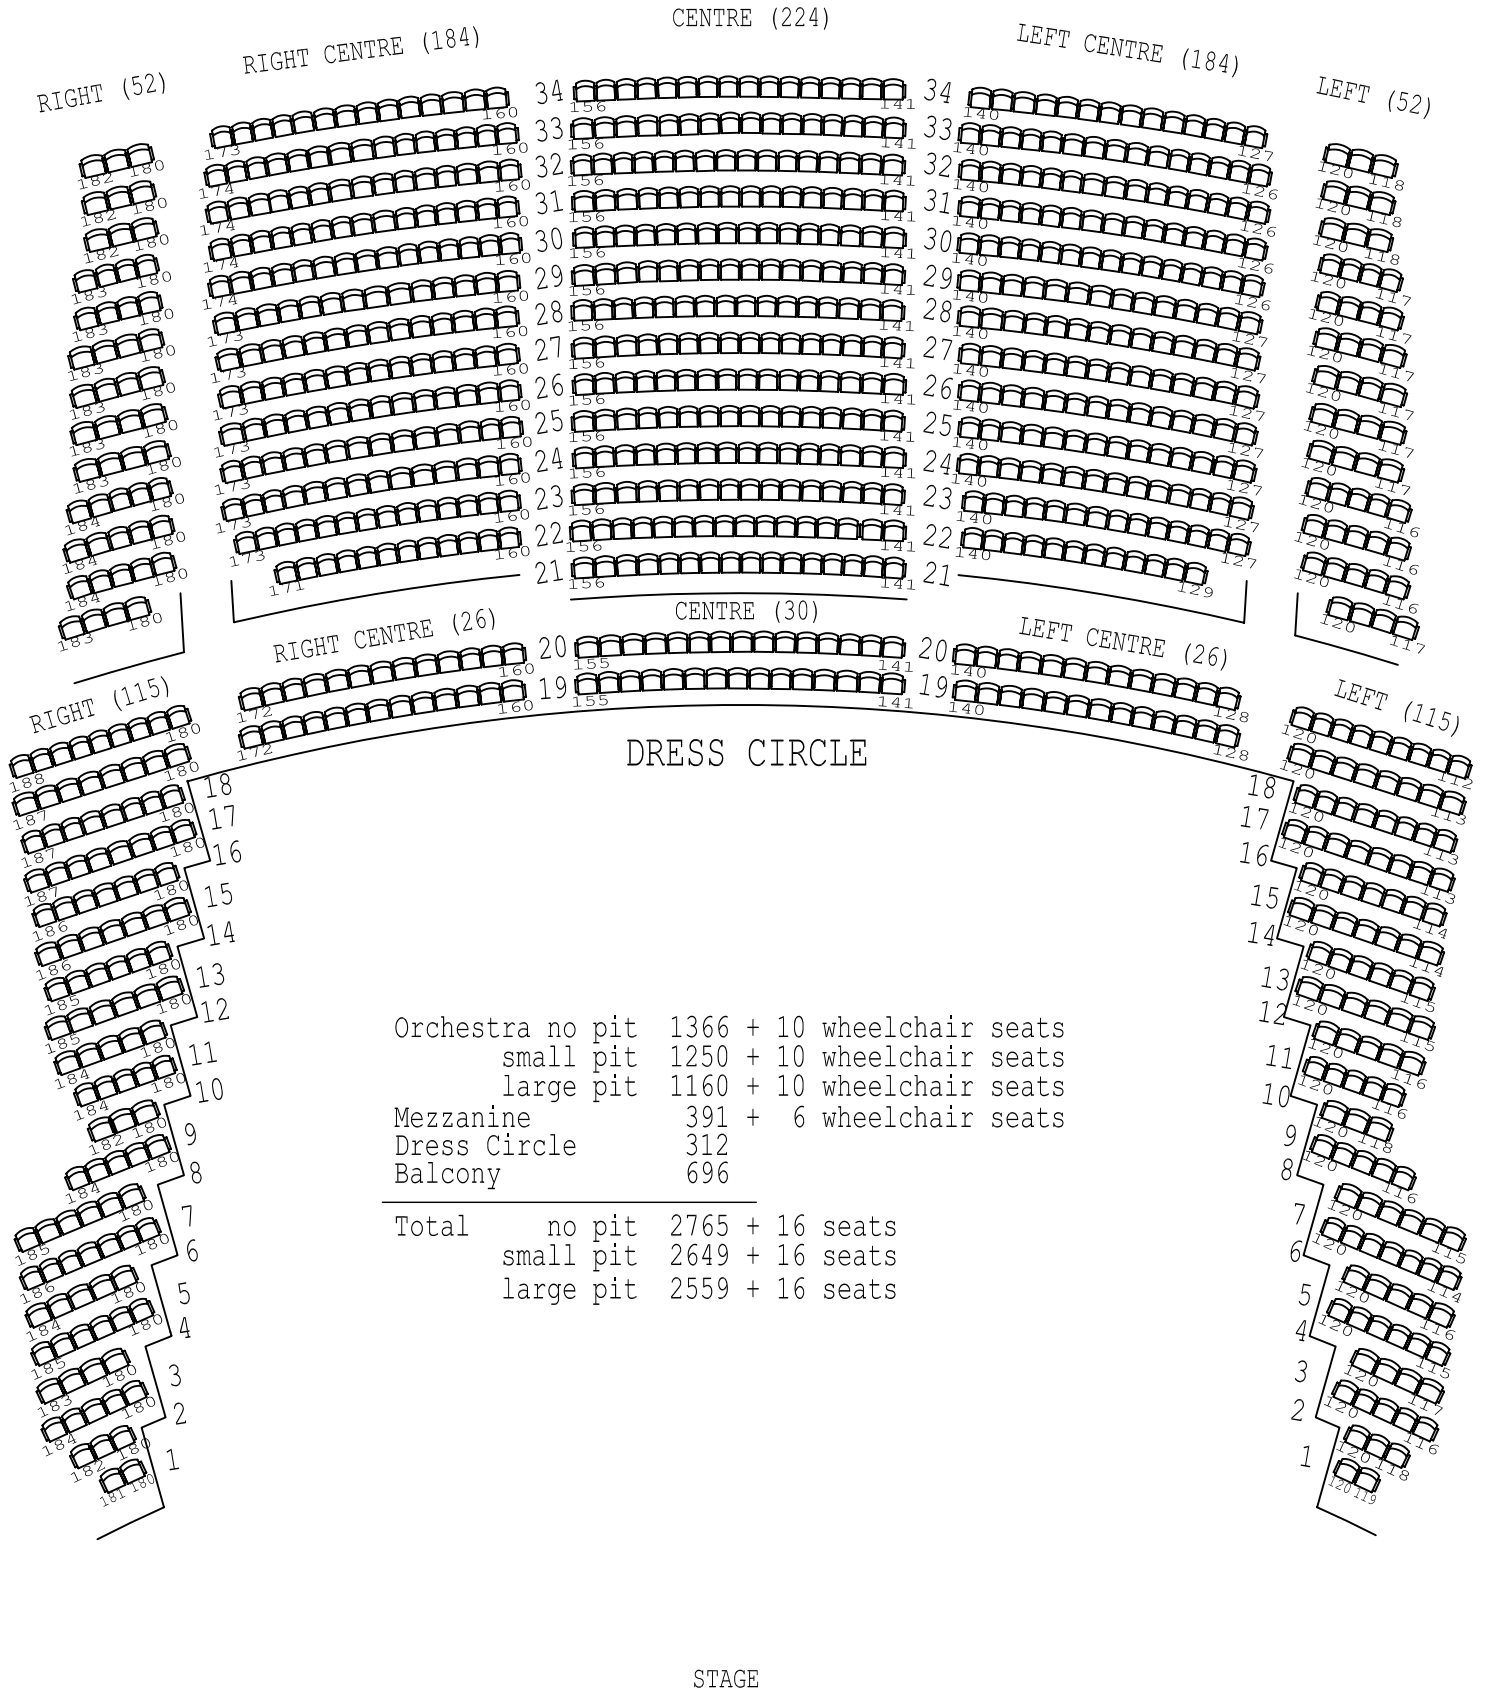

BALCONY

Use the Queen Elizabeth Theatre balcony seating plan to locate seats in the balcony of the theatre.

Orchestra no pit	1366 + 10	wheelchair seats
small pit	1250 + 10	wheelchair seats
large pit	1160 + 10	wheelchair seats
Mezzanine	391 + 6	wheelchair seats
Dress Circle	312	
Balcony	696	

Total	no pit	2765 + 16	seats
	small pit	2649 + 16	seats
	large pit	2559 + 16	seats

STAGE

QUEEN ELIZABETH THEATRE
VANCOUVER, B.C., CANADA