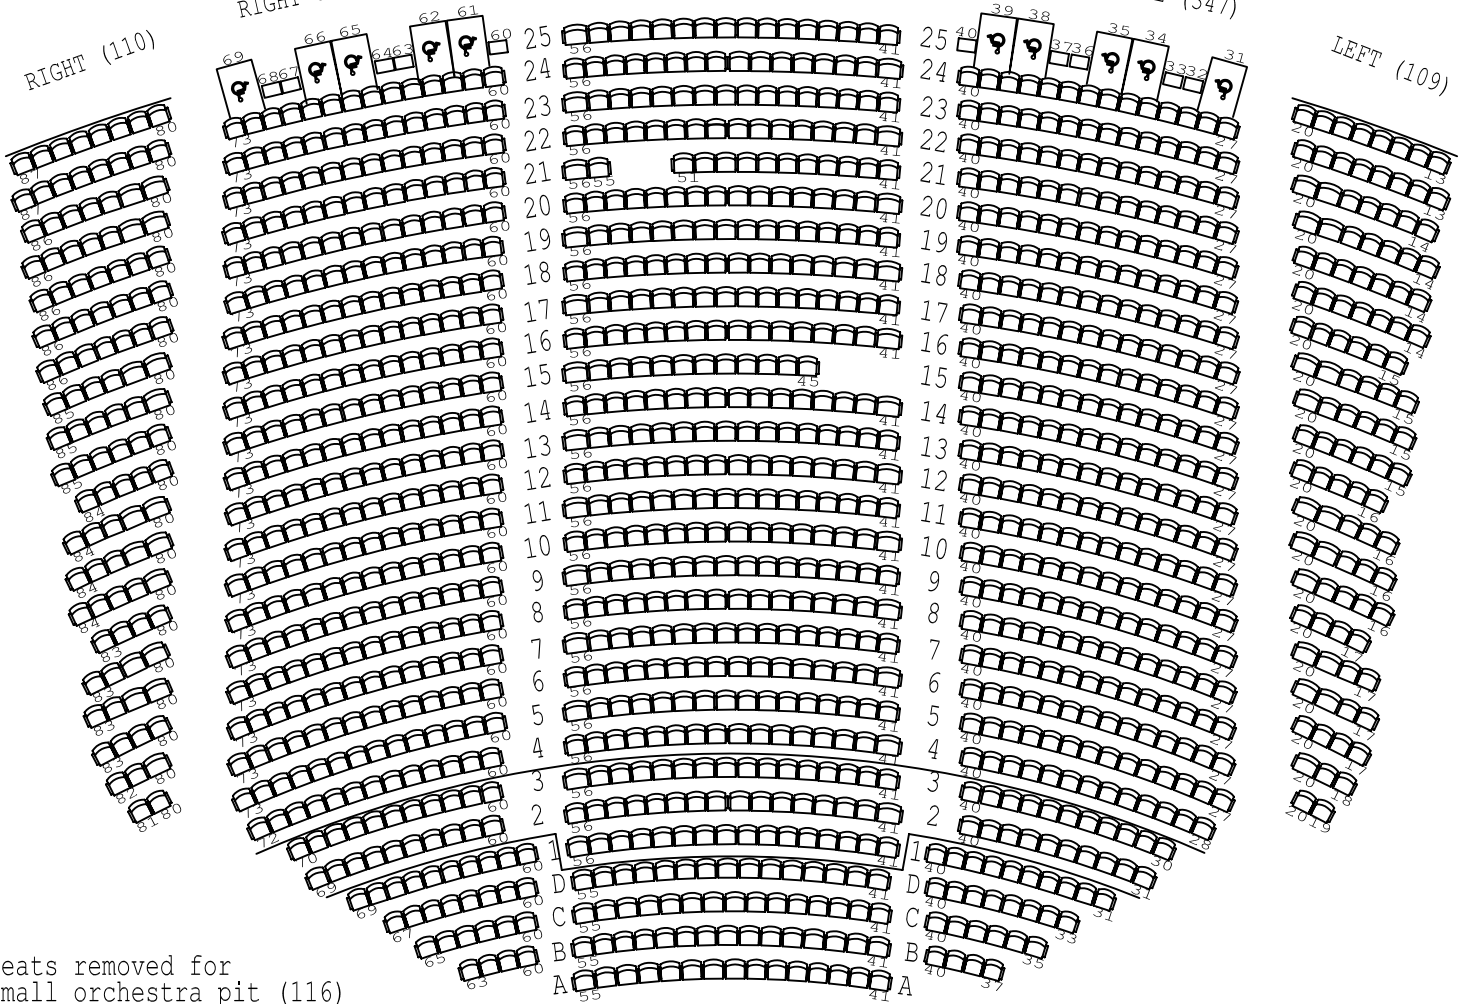

# MEZZANINE

RIGHT CENTRE (140) Find seats in the Mezzanine and Orchestra area of the theatre  
CENTRE (111)

LEFT CENTRE (140)

# ORCHESTRA

RIGHT CENTRE (347)  
RIGHT (110)

LEFT CENTRE (347)

LEFT (109)

Seats removed for  
small orchestra pit (116)

Seats removed for  
large orchestra pit (116 + 90 = 206)

STAGE

QUEEN ELIZABETH THEATRE  
VANCOUVER, B.C., CANADA