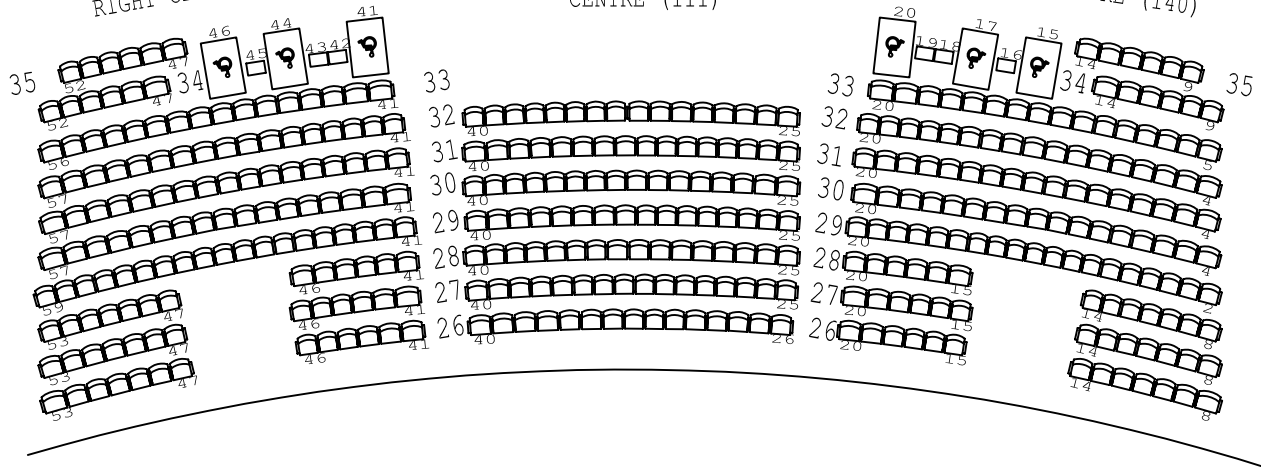

# MEZZANINE

RIGHT CENTRE (140) Find seats in the Mezzanine and Orchestra area of the theatre  
CENTRE (111)

LEFT CENTRE (140)

# ORCHESTRA

RIGHT CENTRE (347)  
RIGHT (110)

LEFT CENTRE (347)

LEFT (109)

Seats removed for  
small orchestra pit (116)

Seats removed for  
large orchestra pit (116 + 90 = 206)

STAGE

QUEEN ELIZABETH THEATRE  
VANCOUVER, B.C., CANADA